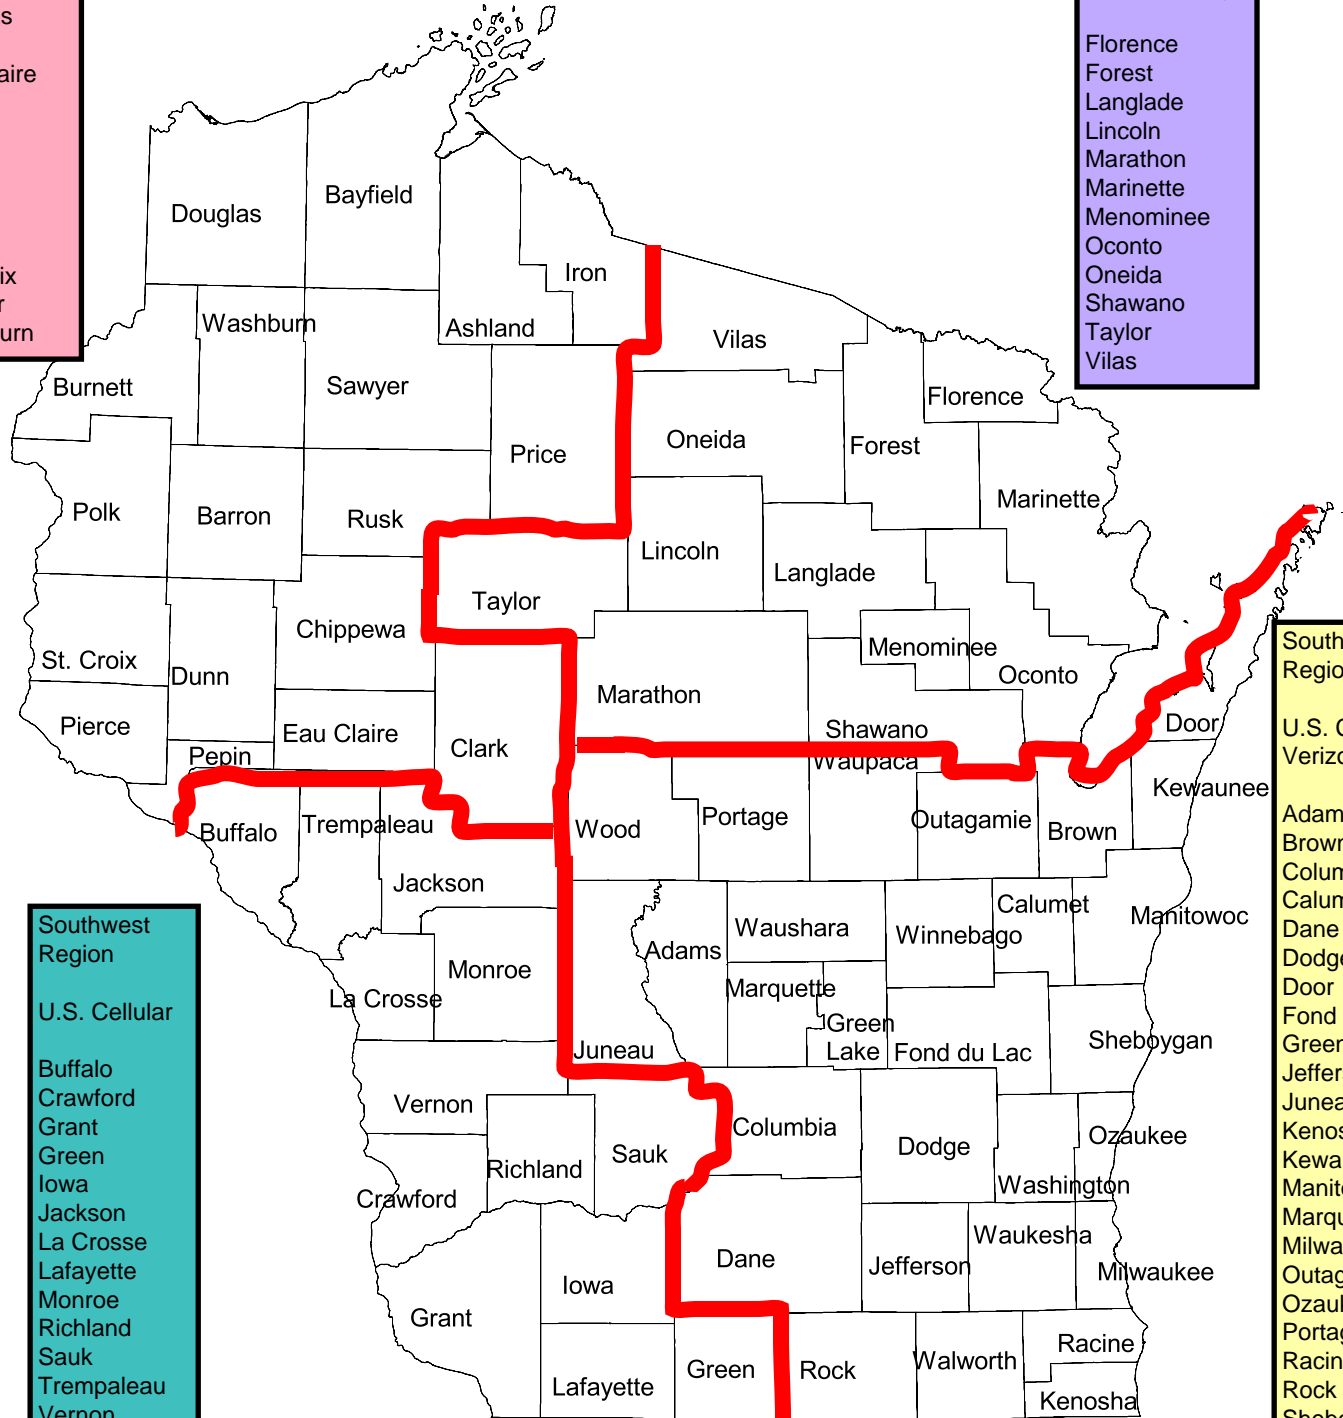

Wisconsin County Boundaries

- Northwest Region**
- AT&T Mobility
- Ashland
 - Barron
 - Bayfield
 - Burnett
 - Chippewa
 - Clark
 - Douglas
 - Dunn
 - Eau Claire
 - Iron
 - Pepin
 - Pierce
 - Polk
 - Price
 - Rusk
 - St. Croix
 - Sawyer
 - Washburn

- Northeast Region**
- AT&T Mobility
- Florence
 - Forest
 - Langlade
 - Lincoln
 - Marathon
 - Marinette
 - Menominee
 - Oconto
 - Oneida
 - Shawano
 - Taylor
 - Vilas

- Southwest Region**
- U.S. Cellular
- Buffalo
 - Crawford
 - Grant
 - Green
 - Iowa
 - Jackson
 - La Crosse
 - Lafayette
 - Monroe
 - Richland
 - Sauk
 - Trempealeau
 - Vernon

- Southeast Region**
- U.S. Cellular
Verizon Wireless
- Adams
 - Brown
 - Columbia
 - Calumet
 - Dane
 - Dodge
 - Door
 - Fond du Lac
 - Green Lake
 - Jefferson
 - Juneau
 - Kenosha
 - Kewaunee
 - Manitowoc
 - Marquette
 - Milwaukee
 - Outagamie
 - Ozaukee
 - Portage
 - Racine
 - Rock
 - Sheboygan
 - Walworth
 - Washington
 - Waukesha
 - Waupaca
 - Waushara
 - Winnebago
 - Wood